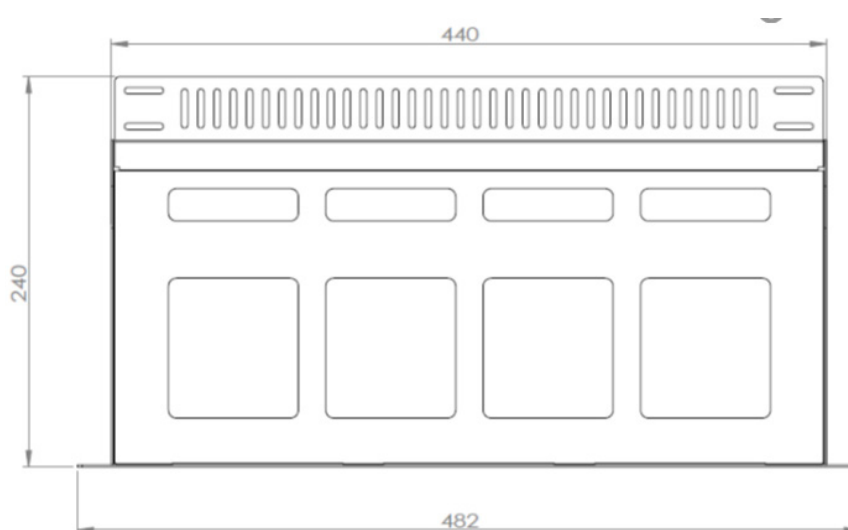

GENERAL SPECIFICATIONS

Mounting Type	Rack 19"
Height Unit	1RU
Material	Cold rolled steel
Housing Color	Black
Application	Indoor IP20
Lockable	No
Dimensions (W x D x H in mm)	482 x 240 x 43.50
Net Weight	2kg

DESIGN - HARDWARE

Opening Type	Fixed
Access Type	Front access
Front Cable Management	No
Cable Entry Direction	Rear
Rear Cable Management	Support bar
Slot Type	LGX Modules and LGX Plates
Number of Slots	3
Fibre Capacity	72 in LC

TECHNICAL DRAWINGS

MELBOURNE (Head Office)

1/22 Buchanan Rd Brooklyn
3012 Victoria Australia
Phone: +61 3 9314 4055

QUEENSLAND

11/53 Casua Drive Varsity Lakes
4227 Queensland Australia
Phone: +61 7 5568 0822

HONG KONG

Codecom (Hong Kong) Limited
Unit 605-608, 6/F Wing On Center
111 Connaught Road, Central, Hong Kong
Tel: 852 2861 1160 Fax: 852 2861 3327

UNITED STATES

Codecom LLC
160 Greentree Drive STE 101
Dover, DE 19904
Phone: +61419 661 605

sales@codecom.co
accounts@codecom.co
www.codecom.com.au