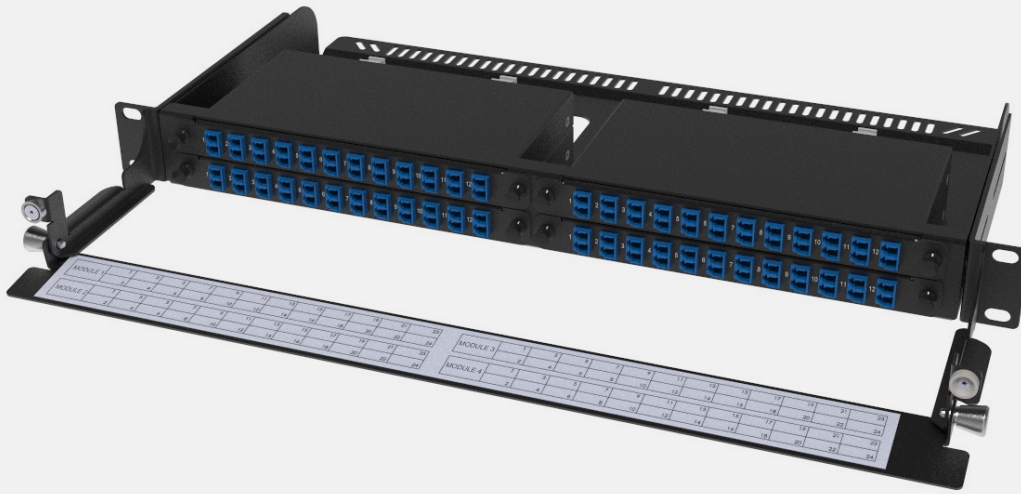

FIBRE MANAGEMENT

Rack mount CMD modular fixed frame

1U 4 slots CMD Modular Fixed Frame (up to 96FO)

Codecom high density fixed frame accepts up to 4 CMD Modules or CMD pass-thru adapter plates for a total of 96FO with LC configuration.

Panel is supplied unloaded and the modules and plates are supplied separately.

Features & Applications

- ✓ 4 Slots CMD in 1U space
- ✓ Up to 96FO in LC
- ✓ Modular with MPO Cassette or Adapter plates
- ✓ RoHS, REACH and svHC
- ✓ Datacentre & Enterprise network
- ✓ Indoor application
- ✓ Accepts Indoor and Outdoor Pre-terminated cables and MTP trunks

UNITED STATES

Codecom LLC
357 McCaslin Blvd, suite
200 Louisville, CO 80027
Phone: +1 214 500 8077

sales@codecom.co
accounts@codecom.co
www.codecom.com.au

Ordering information

Item	Image	Part number	Product description
1RU fixed 4 slot CMD		CC-1RU-CMD	1U 4 slots CMD Modular Patch Panel Unloaded (Inc. Front Management)
1RU Telescopic Sliding Panel		CC-1RU-CMD-TR	1U 4 slots CMD Modular Patch Panel
		CC-1RU-CMD-TR-PL	1U 4 slots CMD Modular Patch Panel Unloaded (Inc. Front Management) - Enclosed with Telescopic Rails – Plastic
3RU CMD 12 Slot Enclosed Panel		CC-3RU-CMD-PL	3U 12 slots CMD Modular Patch Panel Fixed with Removable Lid & Front Management - Unloaded - Plastic
4RU 12 Slot Open Panel CMD		CC-4RU-CMD-PL	4RU 12 slots CMD Modular Patch Panel Unloaded (Inc. Front Management) – Plastic
Fixed Angled 1RU 4 Slot Panel		CC-1RU-CMD-ANG	1U 4 slots CMD Modular Patch Panel Unloaded (Inc. Front Management) - Angled